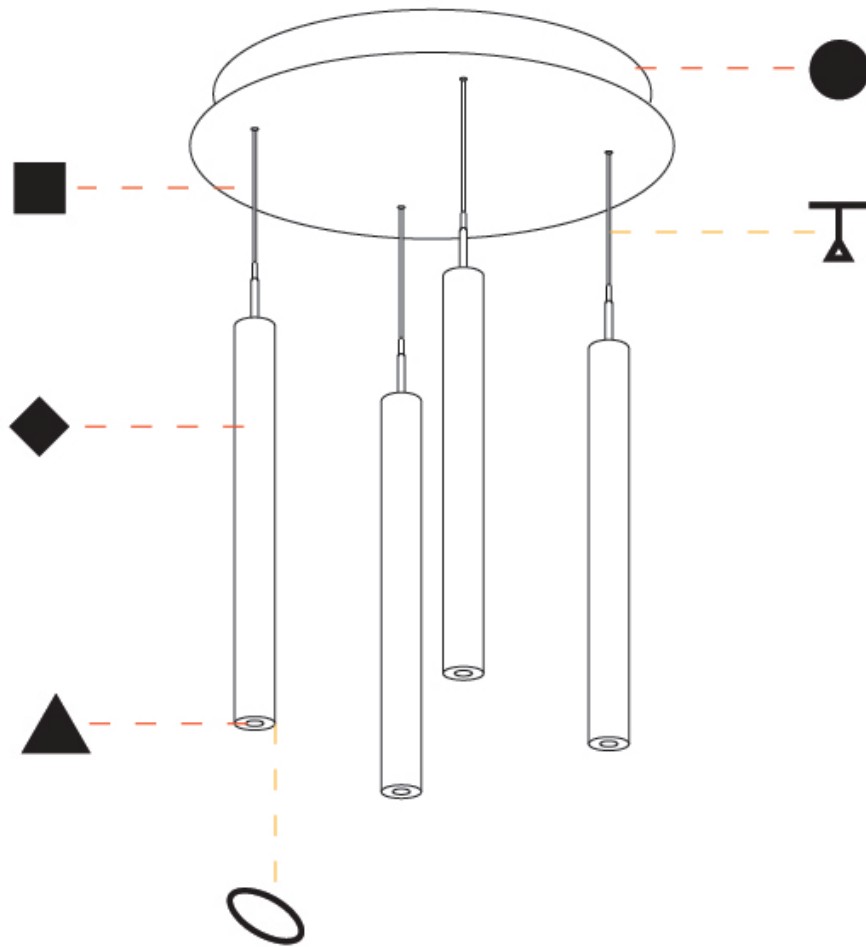

G-MINI ROUND HANGOVER SUSPENSION

A300630-

PROJECT	_____
TYPE	_____
SPECIFIER	_____
QUANTITY	_____
DATE	_____

A