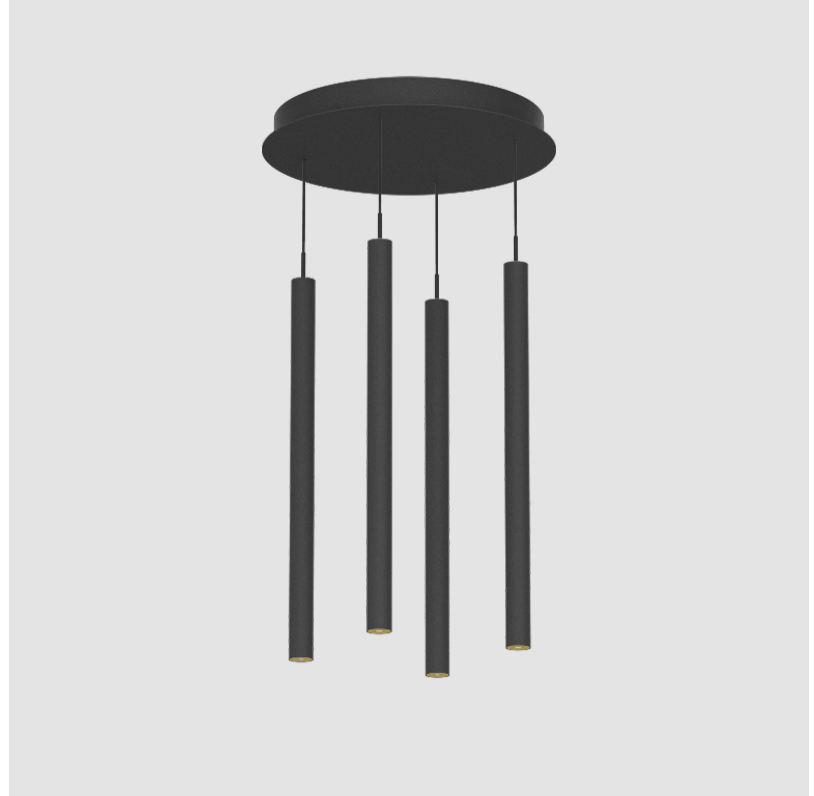

GENERAL

Series: G-Mini Round
Subseries: G-Mini Round Hangover
Brand: Prolight
Division: Architectural
Mounting Type: Suspension
Mounting Location: Ceiling
Subcategory: Spots

PHYSICAL

Shape: Cylinder
Diameter (mm): 347
Diameter (in): 13 11/16
Height (mm): 450
Height (in): 17 11/16
Light Distribution: Direct
Diffuser: Shine Ring - NOR / OPL / YEL / ORA / RED / BLU / GRN
Fixture Finish: SSR / BKV / CWI / CRY / HAB / UFT / ITA / RUA / FTG / MYG / LOD / PUS / FRO / FUP / KIA / POP / BLS / SPG / MEY / GOH / GUM / CHC / COM / ABZ / JAG / OBR / MOS / ROR
Accent Finish: NOF / COP / MIR / SSS
Fixture Material: Extruded Aluminum / Steel
Cable Details: 2,000mm/78 3/4" / 4,000mm/157 1/2" - Cable, Black, Green, Orange, Red, White

ELECTRICAL

Lamp Type: LED (Zhaga Standard)
Input Wattage (W): 26
Total Output Wattage (W): 23.7
Dimming: Non-Dimmable
Driver Included: Yes
Driver Location: Integrated
Driver Type: Constant Current - Universal
Driver Class: Class 2
Input Voltage (V): 120 - 277

LED

Color Temperature (°K): 2700 / 3000 / 3500 / 4000
Max. Delivered Lumen (lm): 1557 / 1421 / 1499 / 1450
Nominal Lumen (lm): 1840 / 1949 / 2057 / 2112
CRI: >90 CRI
Lamp Life (hrs): 50000

OPTICAL

Beam Angle: 32 / 58

RATINGS AND CERTIFICATIONS

Certified By: Certified for North American Standards
IP rating: IP20